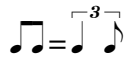

# Time Out

Tenor Saxophone

Glassby

♩ = 170

**A** Mambo Swing

**A**

E<sup>7</sup>

E<sup>b</sup>maj7(#11)